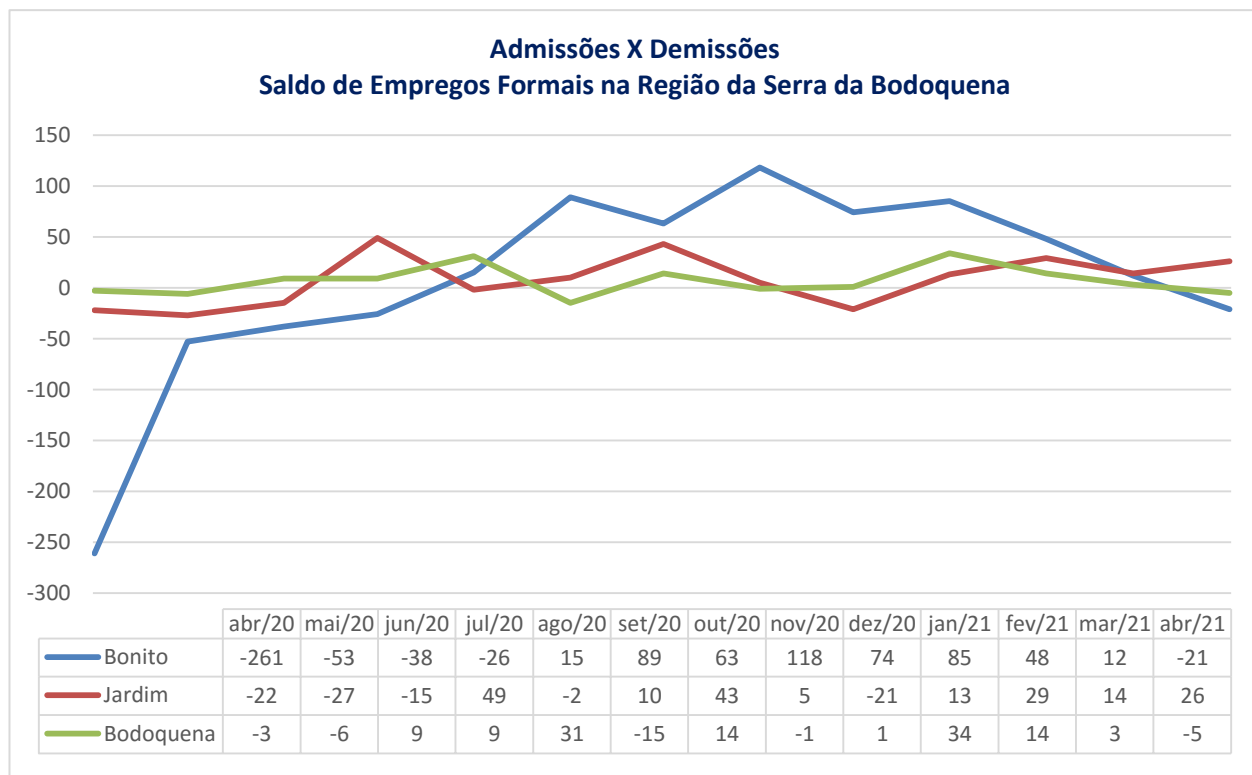

Ano	Jan	Fev	Mar	Abr	Mai	Jun	Jul	Ago	Set	Out	Nov	Dez	Média Ano
2012	82%	60%	37%	54%	33%	33%	76%	47%	59%	63%	65%	63%	56%
2013	89%	55%	57%	39%	41%	32%	75%	57%	66%	62%	61%	65%	58%
2014	86%	59%	61%	64%	38%	32%	62%	54%	57%	63%	60%	66%	59%
2015	91%	69%	0%	63%	50%	45%	86%	68%	72%	79%	75%	75%	64%
2016	86%	79%	70%	72%	60%	46%	89%	79%	84%	81%	72%	74%	74%
2017	92%	64%	65%	64%	44%	43%	83%	62%	77%	72%	65%	68%	67%
2018	96%	70%	60%	62%	52%	40%	87%	60%	71%	65%	63%	69%	66%
2019	88%	54%	71%	73%	53%	52%	82%	72%	66%	70%	64%	65%	68%
2020	86%	57%	32%	---	---	---	---	---	---	---	---	---	---
2021	---	---	9%	19%	21%	---	---	---	---	---	---	---	---

OBSERVATÓRIO DO TURISMO E EVENTOS DE BONITO-MS | MAIO 2021

5. ORIGEM DOS VISITANTES

* Dados fornecidos pelos atrativos: Gruta do Lago Azul, Estância Mimosa, Rio da Prata e Lagoa Misteriosa

OBSERVATÓRIO DO TURISMO E EVENTOS DE BONITO-MS | MAIO 2021

5. ORIGEM DOS VISITANTES

* Dados fornecidos pelos atrativos: Gruta do Lago Azul, Estância Mimosa, Rio da Prata e Lagoa Misteriosa

OBSERVATÓRIO DO TURISMO E EVENTOS DE BONITO-MS | MAIO 2021

6. EVOLUÇÃO DO EMPREGO EM BONITO-MS