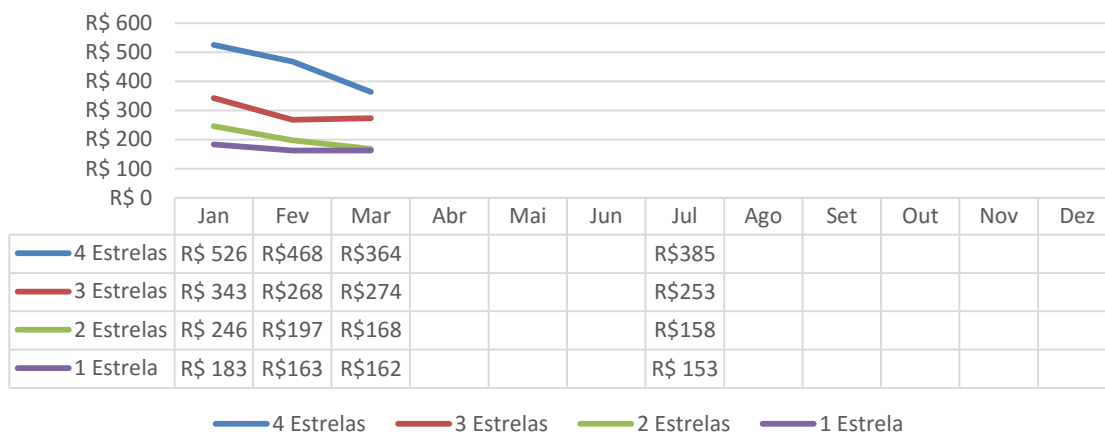

Preço médio dos hotéis (diária em apt. duplo) em Bonito-MS | Ano 2020